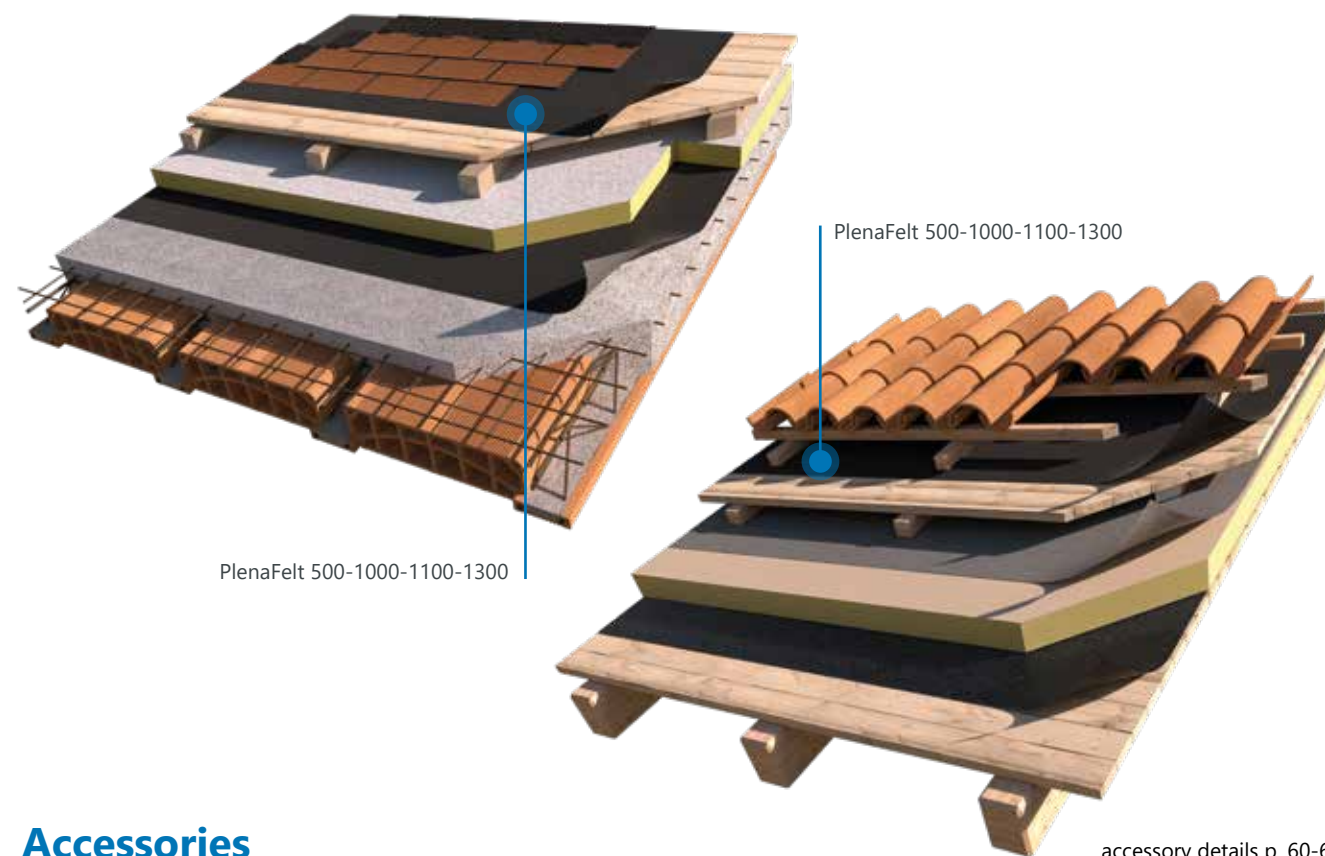

PlenaFelt 500-1000-1100-1300

PlenaFelt 500-1000-1100-1300 are multi-layer bituminous vapour barrier membranes composed of two outer layers of polypropylene nonwoven fabric and a central polyester nonwoven reinforcement, bonded with a high-performance bituminous compound. These membranes are treated with UV-resistant finishes, ensuring high mechanical strength, safe handling during installation, and long-term durability.

Composition

- PP Nonwoven Fabric
- Bitumen
- PET Nonwoven Fabric
- Bitumen
- PP Nonwoven Fabric

Application

PlenaFelt 500-1000-1100-1300 are designed for use as high-strength barrier layer installed over continuous timber decking in discontinuous pitched roof systems. Thanks to their multi-layer structure and technical surface treatment, they offer excellent protection against the diffusion of water vapour from interior spaces, contributing to the proper functioning of the insulation assembly and the long-term performance of the roof. They are particularly suitable for applications where high secondary waterproofing capacity, dimensional stability, and resistance to temporary foot traffic are required, making them ideal for demanding jobsite conditions or extended exposure times prior to the final roof finish.