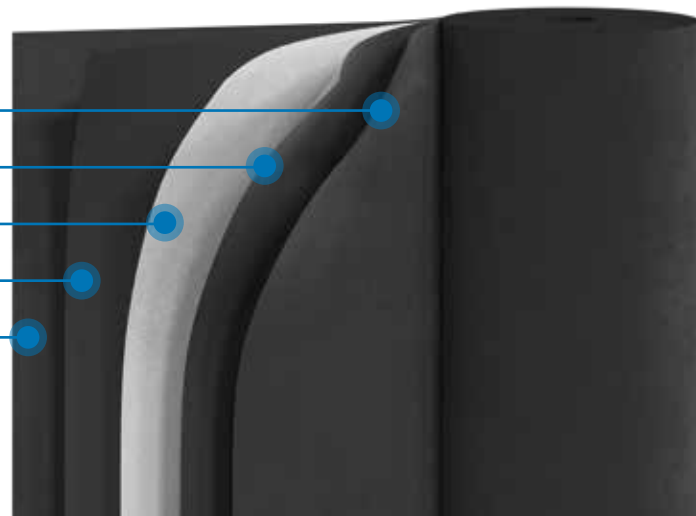

PlenaFelt 500-1000-1100-1300

PlenaFelt 500-1000-1100-1300 are multi-layer bituminous vapour barrier membranes composed of two outer layers of polypropylene nonwoven fabric and a central polyester nonwoven reinforcement, bonded with a high-performance bituminous compound. These membranes are treated with UV-resistant finishes, ensuring high mechanical strength, safe handling during installation, and long-term durability.

Composition

- PP Nonwoven Fabric
- Bitumen
- PET Nonwoven Fabric
- Bitumen
- PP Nonwoven Fabric

Application

PlenaFelt 500-1000-1100-1300 are designed for use as high-strength barrier layer installed over continuous timber decking in discontinuous pitched roof systems. Thanks to their multi-layer structure and technical surface treatment, they offer excellent protection against the diffusion of water vapour from interior spaces, contributing to the proper functioning of the insulation assembly and the long-term performance of the roof. They are particularly suitable for applications where high secondary waterproofing capacity, dimensional stability, and resistance to temporary foot traffic are required, making them ideal for demanding jobsite conditions or extended exposure times prior to the final roof finish.